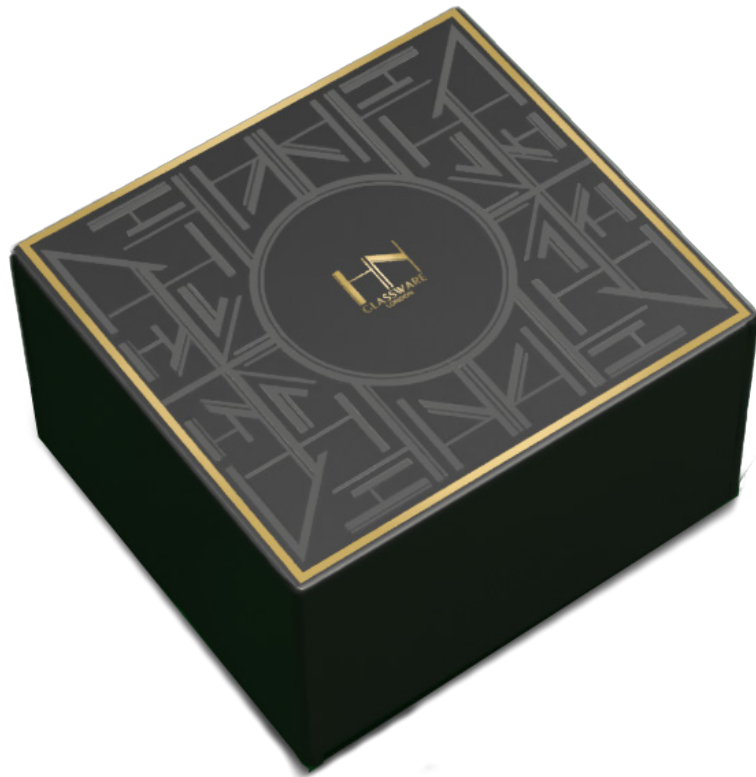

GIFT BOX EXTERIOR